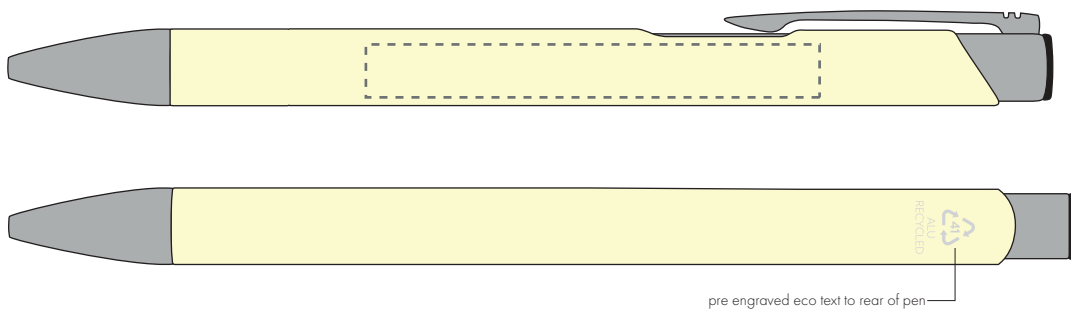

Your Ref:
Our Ref:Quantity:
Version: 1Product Code: TPC982001
Product Colour: PASTEL YELLOW**PRINTING CONCERNS:**

We stock this item in the following colours

**PANTONE REFERENCE(S)**

● Engrave

ARTWORK SCALE 100%

ARTWORK SCALE 100%
Side Engrave Area:
60mm x 7mmProduct Image for visualisation
- colours may vary**The dashed line is to demonstrate print area and will not appear on your printed item****PLEASE NOTE:**